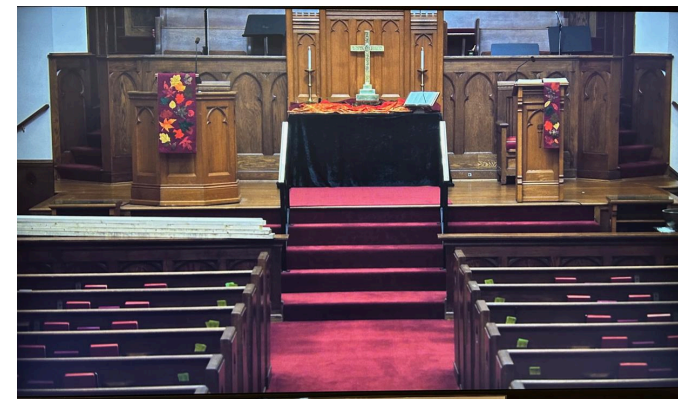

CAMERA 2 (CENTER)

2-1 Wide w/Jesus Window

2-2 Pulpit edited to include altar

2-3 Center Pastor Preaching

2-4 Lectern

2-5 Choir

2-6 Children's Message

2-7 Wideshot/Greeting/Welcome